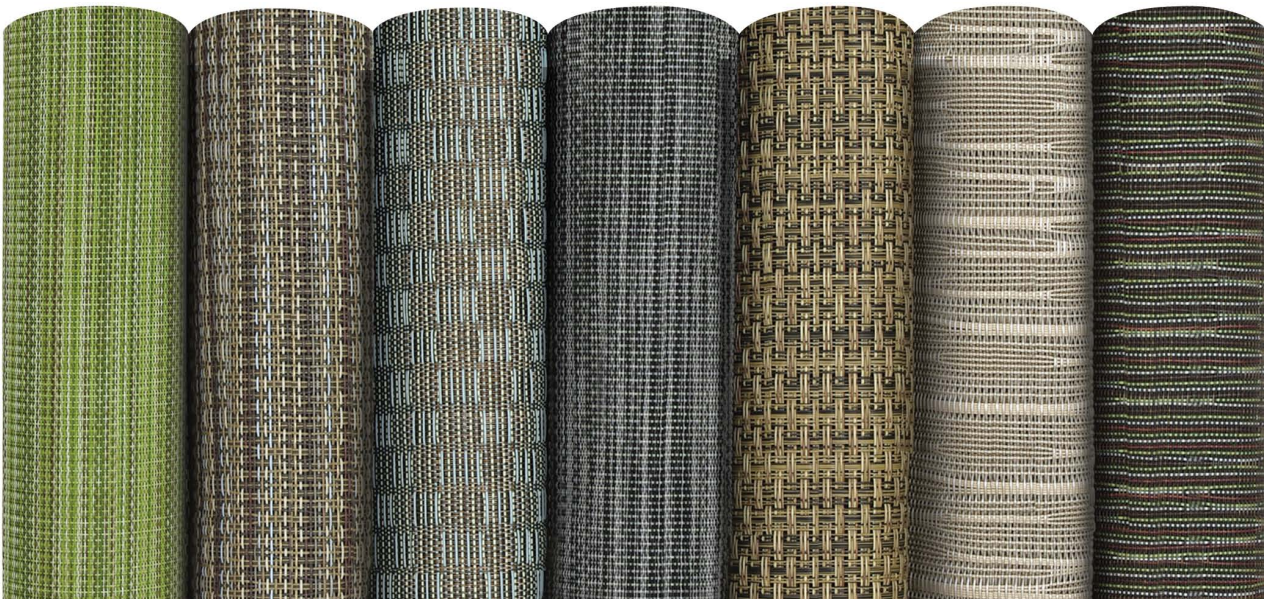

Runner

Pack 2
XRU007TAV80 14" x 72"

47. Urban, Multi

Pack 12
XPM031MUV83 16" x 12"
XPM032MUV83 13" x 14"
XPM033MUV83 11" x 14"

Bali Tray Liner

RTL014MUV83 11.75" x 17.5"

London Handled Tray Liner

RTL007MUV83 12" x 18.25"

41

42

43

44

45

46

47

Metroweave® by FOH®...