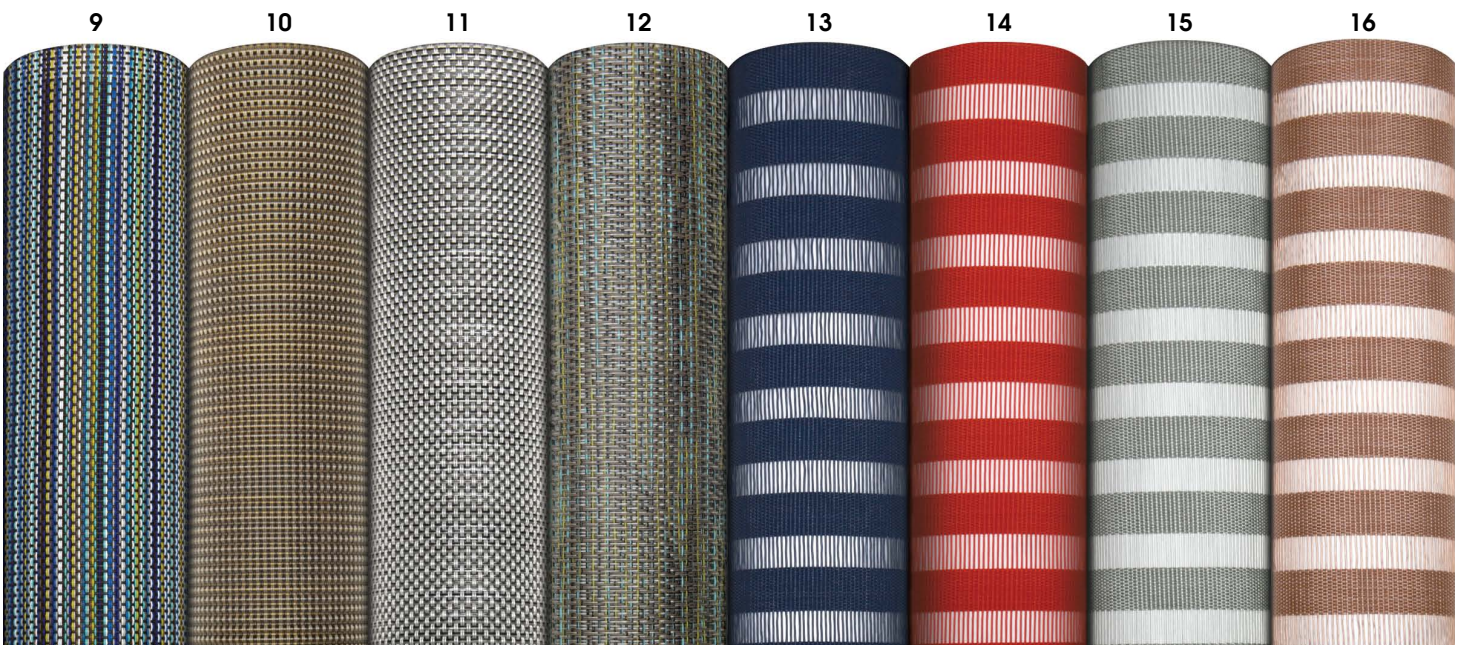

16" x 29"

NEW colors & weaves!

- | | | | |
|---|--|--|--|
| <p>1. Basketweave, Apricot
Pack 12
XPM101ORV83 16" x 12"</p> | <p>5. Rush, Carbon
Pack 12
XPM108BKV83 16" x 12"</p> | <p>9. Mesh, Marine
Pack 12
XPM106BLV83 16" x 12"</p> | <p>13. Nautical, Blue
Pack 12
XPM102BLV83 16" x 12"</p> |
| <p>2. Optic, Pearl
Pack 12
XPM104PLV83 16" x 12"</p> | <p>6. Rush, Shell
Pack 12
XPM107WHV83 16" x 12"</p> | <p>10. Mesh, Gold
Pack 12
XPM097GOV83 16" x 12"</p> | <p>14. Nautical, Coral
Pack 12
XPM109RDV83 16" x 12"</p> |
| <p>3. Rush, Ocean
Pack 12
XPM065HBV83 16" x 12"</p> | <p>7. Mesh, Apricot
Pack 12
XPM099ORV83 16" x 12"</p> | <p>11. Mesh, Gray
Pack 12
XPM098GYV83 16" x 12"</p> | <p>15. Nautical, Silver
Pack 12
XPM111SIV83 16" x 12"</p> |
| <p>4. Rush, Coal
Pack 12
XPM063GYV83 16" x 12"</p> | <p>8. Mesh, Terra Cotta
Pack 12
XPM110MUV83 16" x 12"</p> | <p>12. Urban, Peacock
Pack 12
XPM105GYV83 16" x 12"</p> | <p>16. Nautical, Copper
Pack 12
XPM103COV83 16" x 12"</p> |