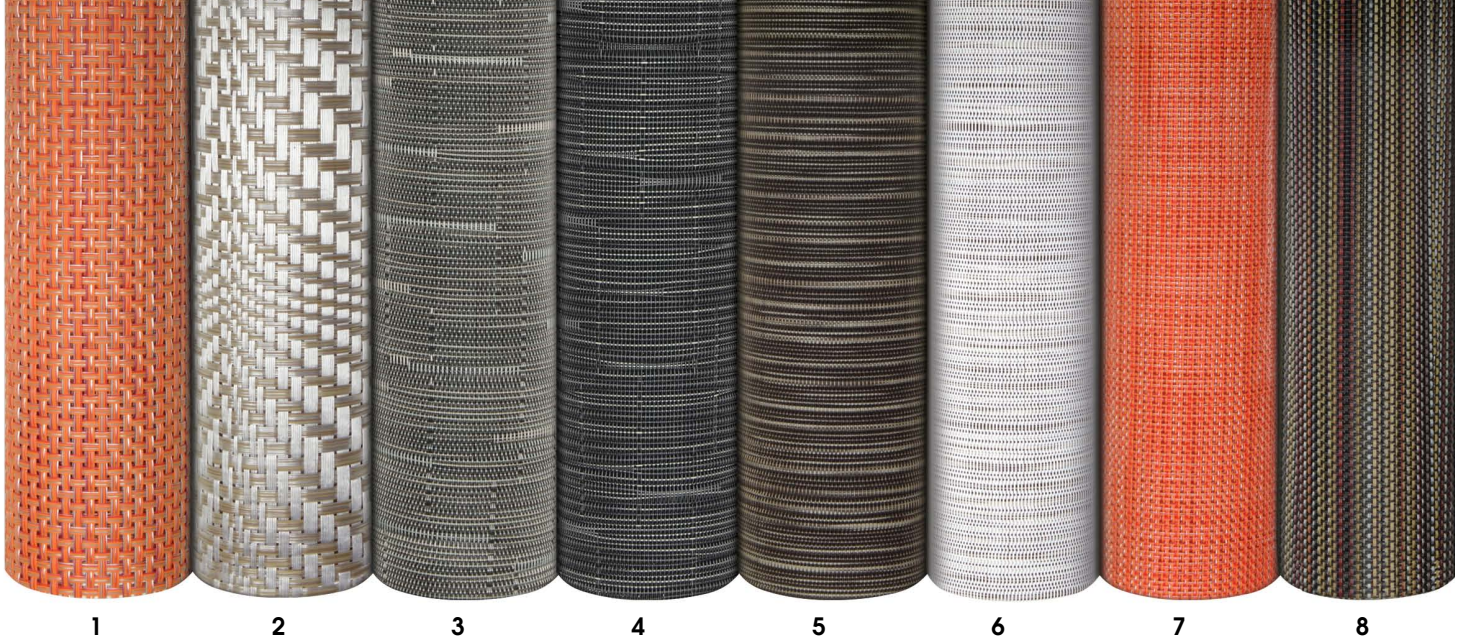

16" x 29"

NEW colors & weaves!

- | | | | |
|---|--|--|--|
| <p>1. Basketweave, Apricot
Pack 12
XPM101ORV83 16" x 12"</p> | <p>5. Rush, Carbon
Pack 12
XPM108BKV83 16" x 12"</p> | <p>9. Mesh, Marine
Pack 12
XPM106BLV83 16" x 12"</p> | <p>13. Nautical, Blue
Pack 12
XPM102BLV83 16" x 12"</p> |
| <p>2. Optic, Pearl
Pack 12
XPM104PLV83 16" x 12"</p> | <p>6. Rush, Shell
Pack 12
XPM107WHV83 16" x 12"</p> | <p>10. Mesh, Gold
Pack 12
XPM097GOV83 16" x 12"</p> | <p>14. Nautical, Coral
Pack 12
XPM109RDV83 16" x 12"</p> |
| <p>3. Rush, Ocean
Pack 12
XPM065HBV83 16" x 12"</p> | <p>7. Mesh, Apricot
Pack 12
XPM099ORV83 16" x 12"</p> | <p>11. Mesh, Gray
Pack 12
XPM098GYV83 16" x 12"</p> | <p>15. Nautical, Silver
Pack 12
XPM111SIV83 16" x 12"</p> |
| <p>4. Rush, Coal
Pack 12
XPM063GYV83 16" x 12"</p> | <p>8. Mesh, Terra Cotta
Pack 12
XPM110MUV83 16" x 12"</p> | <p>12. Urban, Peacock
Pack 12
XPM105GYV83 16" x 12"</p> | <p>16. Nautical, Copper
Pack 12
XPM103COV83 16" x 12"</p> |